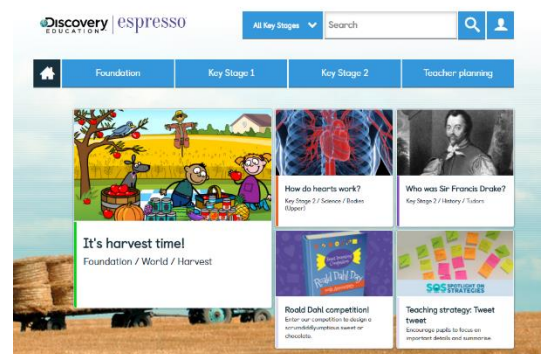

Dear Parent/Carer

Learning from home just got more exciting with Discovery Education Espresso

We are pleased to announce that you and your child can access the award-winning Discovery Education Espresso service from home.

We use Discovery Education Espresso in school to help motivate, engage and support learning in the classroom. Now your child can continue to enjoy what they have been doing at school, and you can be involved in their learning at home.

About Discovery Education Espresso

Espresso is an online cross-curricular service that provides video-rich resources to schools throughout the UK. It contains thousands of videos and multimedia activities, as well as a weekly news service — all designed by teaching professionals. For more information, please visit:

www.discoveryeducation.co.uk/espresso

How to access Discovery Education Espresso from home

To access Discovery Education Espresso from home

- go to www.discoveryeducation.co.uk
- click the 'Login' button in the top right corner
- select 'Espresso'
- enter username: **student15708** and password: **homework**.

If you have any trouble logging in or accessing the service from home, please contact admin@roundwoodprimary.herts.sch.uk

Getting started

Your child should already be familiar with Espresso. They could show you how they have been using it in class and how to find resources. Once you are familiar with the service, you and your child may like to explore Espresso's *Online safety* modules designed to help children develop a better understanding on how to use technology safely and respectfully.

We hope you will find Discovery Education Espresso useful as a resource to extend your child's learning. If you have any further questions about how to use the service, please speak to your child's teacher.

Kind regards,

Roundwood Primary School